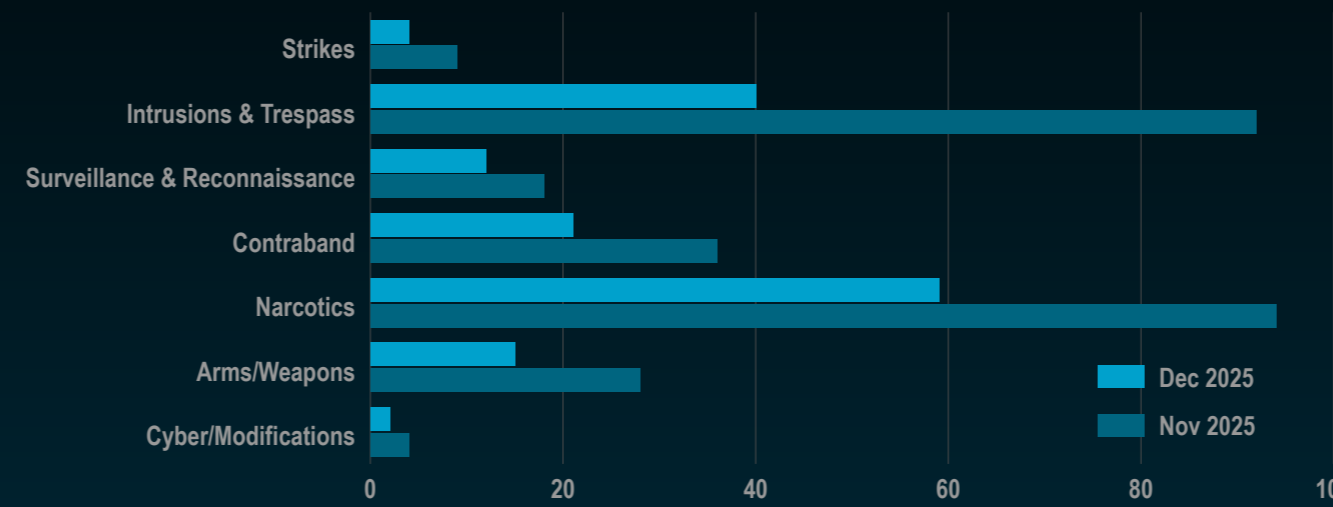

Drone Incident Summary

Dec 1st – Dec 31st 2025

Number of Incidents (Past 12 Months)

Categories of Drone Incidents (Two Months Comparison)

Seizure Rates (For Dec 2025)

Apprehension Rates (For Dec 2025)