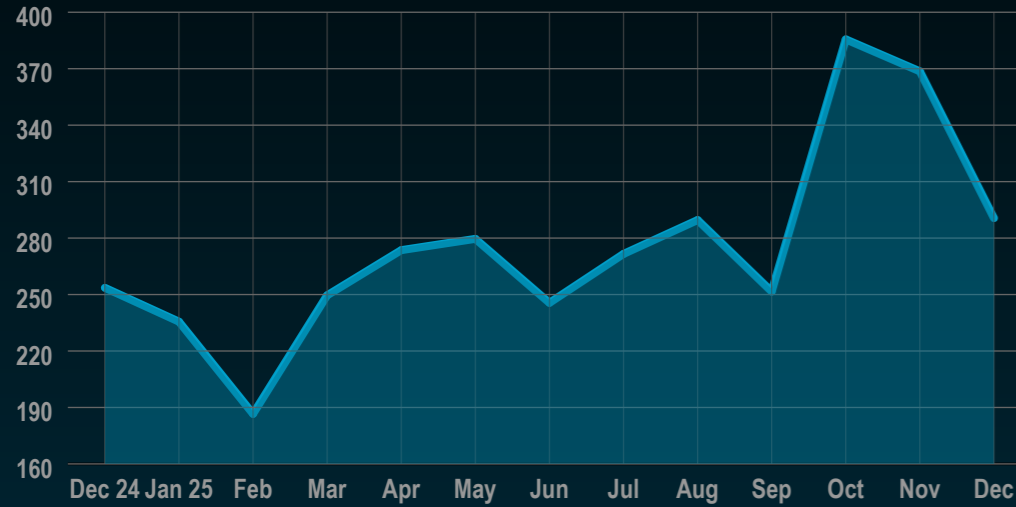

Drone Incident Summary

Dec 1st – Dec 31st 2025

Number of Incidents (Past 12 Months)

Categories of Drone Incidents (Two Months Comparison)

Seizure Rates (For Dec 2025)

Apprehension Rates (For Dec 2025)