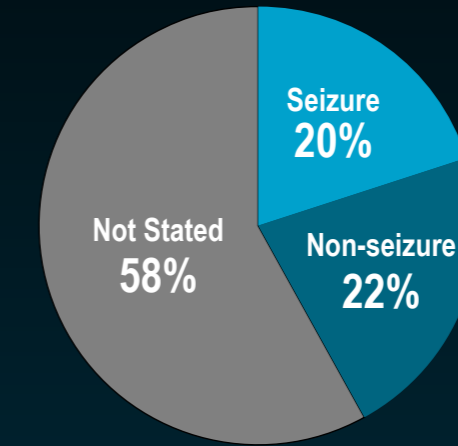

Drone Incident Summary

Dec 1st – Dec 31st 2025

Number of Incidents (Past 12 Months)

Categories of Drone Incidents (Two Months Comparison)

Seizure Rates (For Dec 2025)

Apprehension Rates (For Dec 2025)