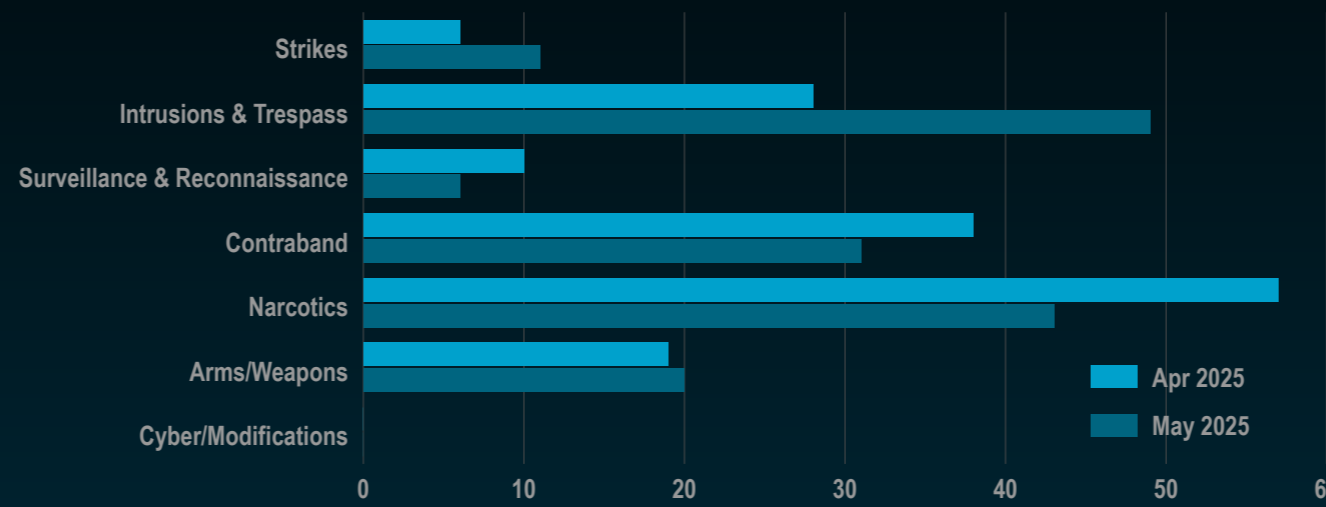

Drone Incident Summary

May 1st – May 31st 2025

Number of Incidents (Past 12 Months)

Categories of Drone Incidents (Two Months Comparison)

Seizure Rates (For May 2025)

Apprehension Rates (For May 2025)