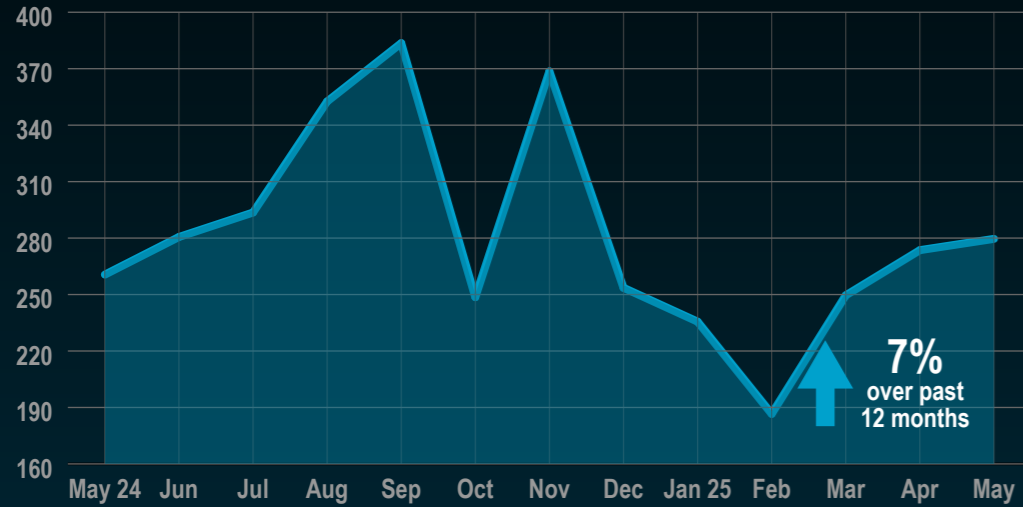

Drone Incident Summary

May 1st – May 31st 2025

Number of Incidents (Past 12 Months)

Categories of Drone Incidents (Two Months Comparison)

Seizure Rates (For May 2025)

Apprehension Rates (For May 2025)