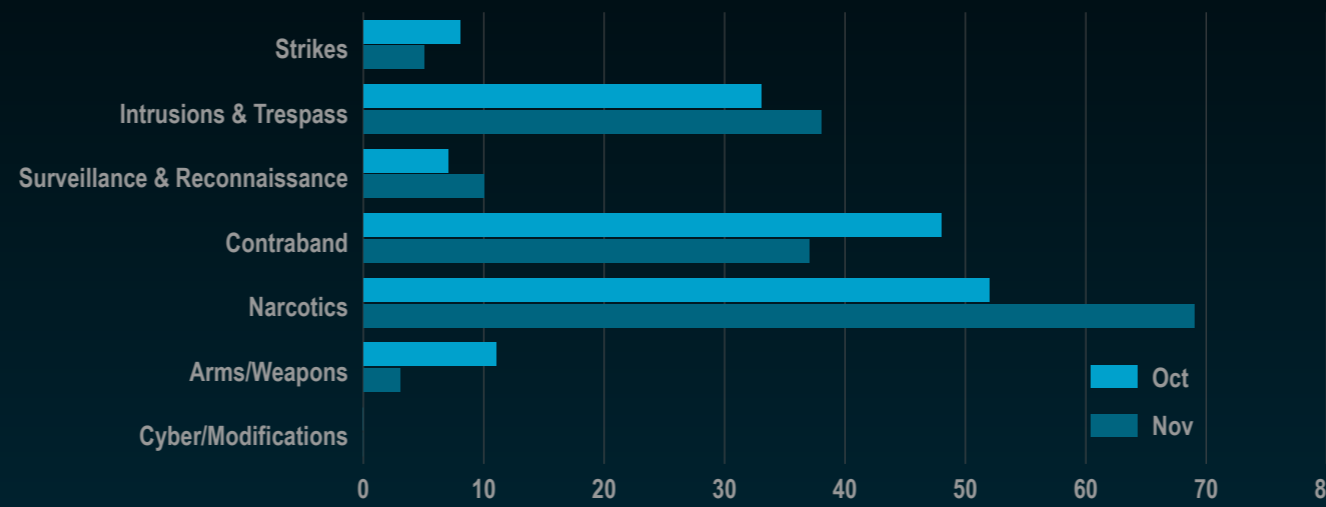

Drone Incident Summary

Nov 1st – Nov 30th 2024

Number of Incidents (Past 12 Months)

Categories of Drone Incidents (Two Months Comparison)

Seizure Rates (For Nov 2024)

Apprehension Rates (For Nov 2024)