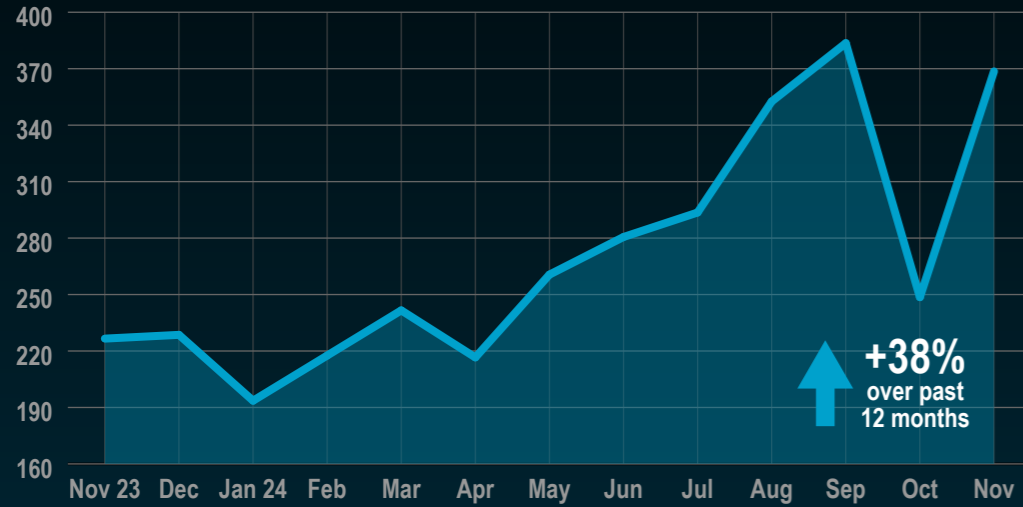

Drone Incident Summary

Nov 1st – Nov 30th 2024

Number of Incidents (Past 12 Months)

Categories of Drone Incidents (Two Months Comparison)

Seizure Rates (For Nov 2024)

Apprehension Rates (For Nov 2024)