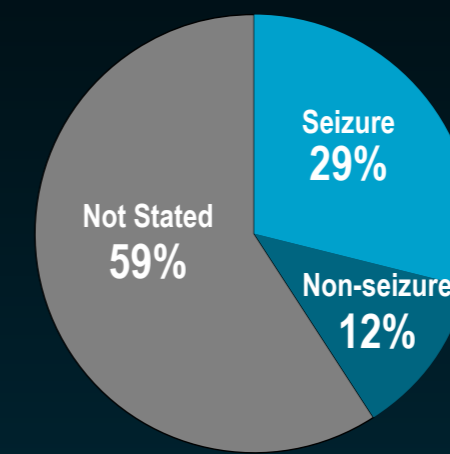

Drone Incident Summary

Nov 1st – Nov 30th 2024

Number of Incidents (Past 12 Months)

Categories of Drone Incidents (Two Months Comparison)

Seizure Rates (For Nov 2024)

Apprehension Rates (For Nov 2024)